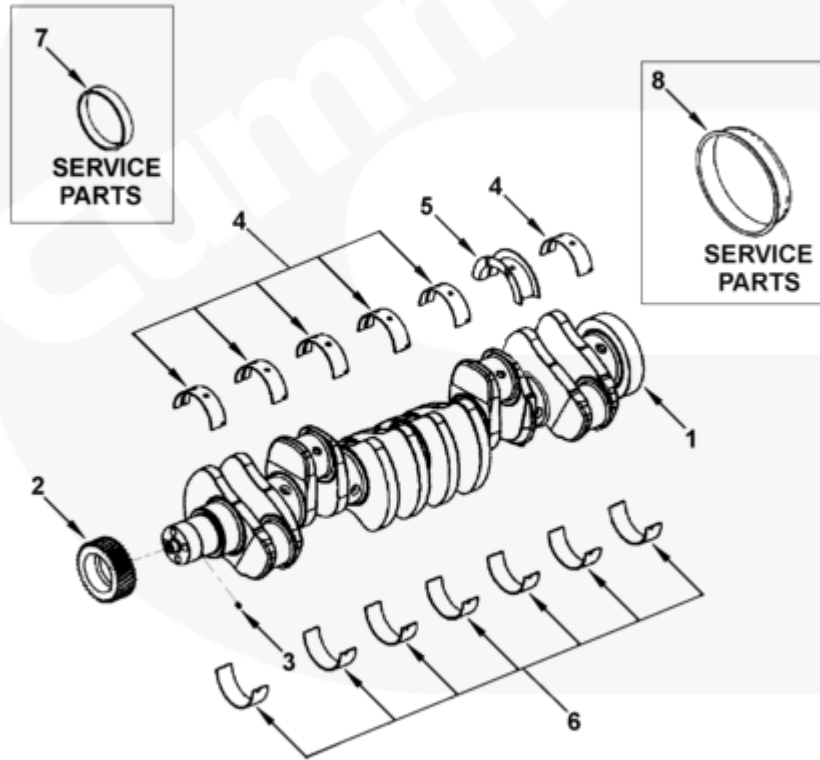

bb901zy

SMALL | MEDIUM | LARGE

Cart	Ref No	Part Number	Part Description	Required	Remarks
View My Cart					
		BB9843-05	Crankshaft And Bearings		Crankshaft and Bearings
<input type="checkbox"/>	1	3964040	Engine Crankshaft	1	
<input type="checkbox"/>	2	3949357	Crankshaft Gear	1	
<input type="checkbox"/>	3	3904483	Pin Dowel	1	
<input type="checkbox"/>		3357480	Pdc Kit	1	Standard
	4	3929016	Main Bearing	6	Standard